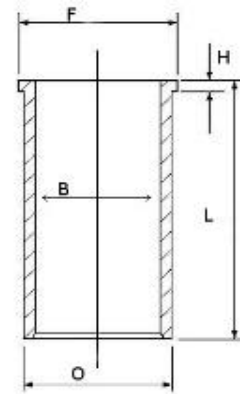

INFORMATION:	Description	Symbol
Cylinder Liner: 054.0SF		
53.00	INSIDE LINER DIAMETER SF (mm)	B - semi finish
54.00	INSIDE LINER DIAMETER FF (mm)	B
60.00	OUTSIDE LINER DIAMETER (mm)	O
63.00	FLANGE DIAMETER (mm)	F
180.00	TOTAL LENGTH (mm)	L
H 5.00	FLANGE HEIGHT (mm)	H